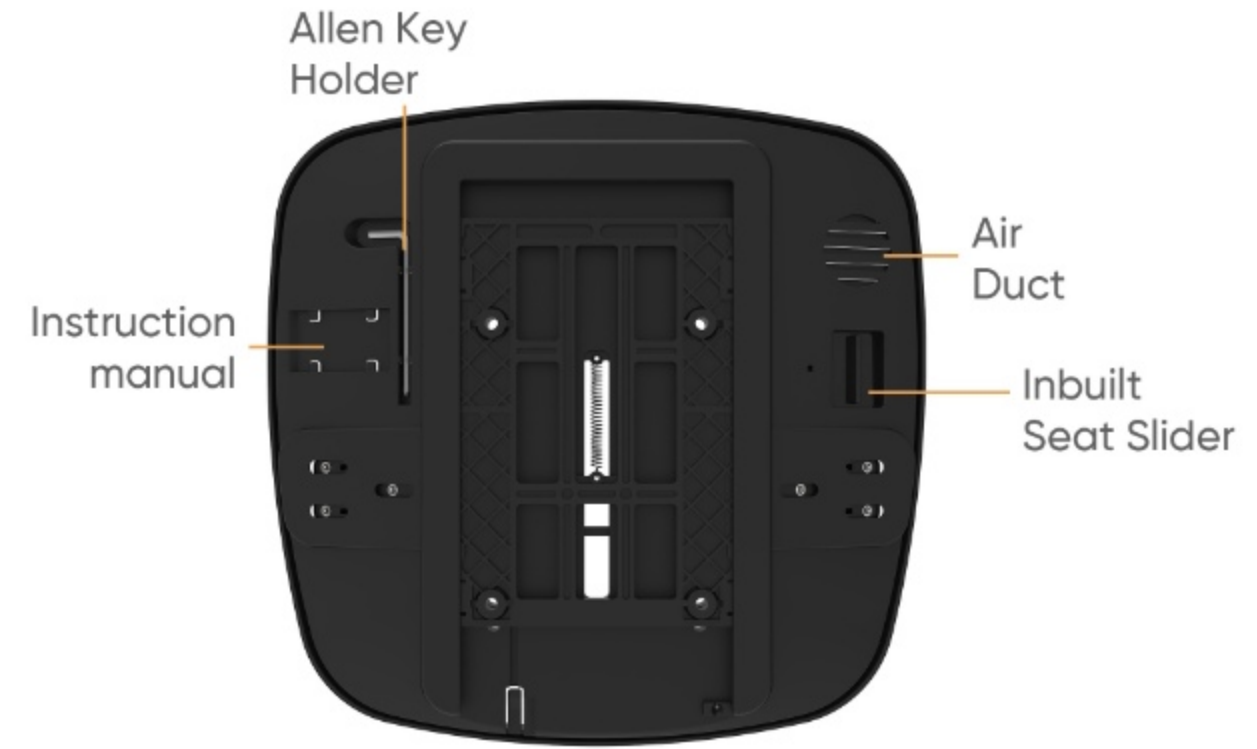

SWAN

Series

Swan

Fly

Features

Elevate your workspace with the Swan chair, where practicality meets style.

Eco-friendly Seat made with Engineered Plastic

Adjustable Lumbar

2 Dimensional Arms

Single Lock Synchro Mechanism with Seat Slider

Nylon Base with 60mm Castor

Swan

Max

Features

A true embodiment of versatility and comfort.

Allen Key Holder

Instruction manual

Air Duct

Inbuilt Seat Slider

Eco-friendly Seat made with Engineered Plastic

Adjustable Lumbar

4 Dimensional Arms

Auto Weight Sensing Mechanism with Seat Slider

Crystal Chrome Base with 60mm Castor