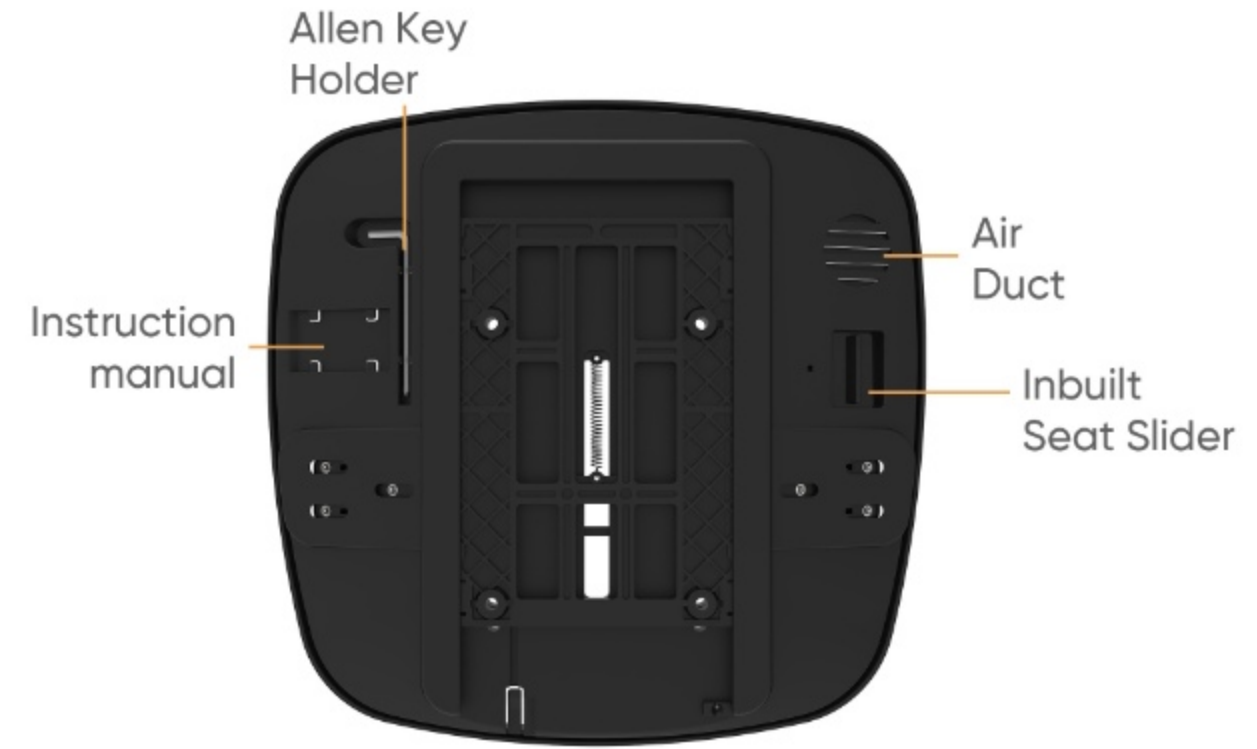

ACE

Series

ACE

MAX

Ace Max Features

- Adjustable Headrest (only in HB)
- Korean Mesh
- 1D PU Adjustable Lumbar
- 4D Adjustable Arm with PU Pad
- Auto Weight Mechanism with Slider
- Samhongsu Class 4 Gas Lift
- Aluminium Base
- 60MM Twin Wheel Castor

Eco-friendly Seat made with
Engineered Plastic

ACE

FLY

Ace Fly Features

- Adjustable Headrest (only in HB)
- Yuva Mesh
- 1D PU Adjustable Lumbar
- 4D Adjustable Arm with PU Pad
- Eco-friendly Seat made with Engineered Plastic
- Auto Weight Mechanism with Slider
- Samhongsu Class 4 Gas Lift
- Crystal Chrome Base
- 60MM Twin Wheel Castor

4D ARMS

ACE

WORKSTATION

Features

A true embodiment of versatility and comfort.

Eco-friendly Seat made with Engineered Plastic

Adjustable Lumbar

2 Dimensional Arms

Auto Weight Sensing Mechanism with Seat Slider

Nylon Base with 60mm Castor