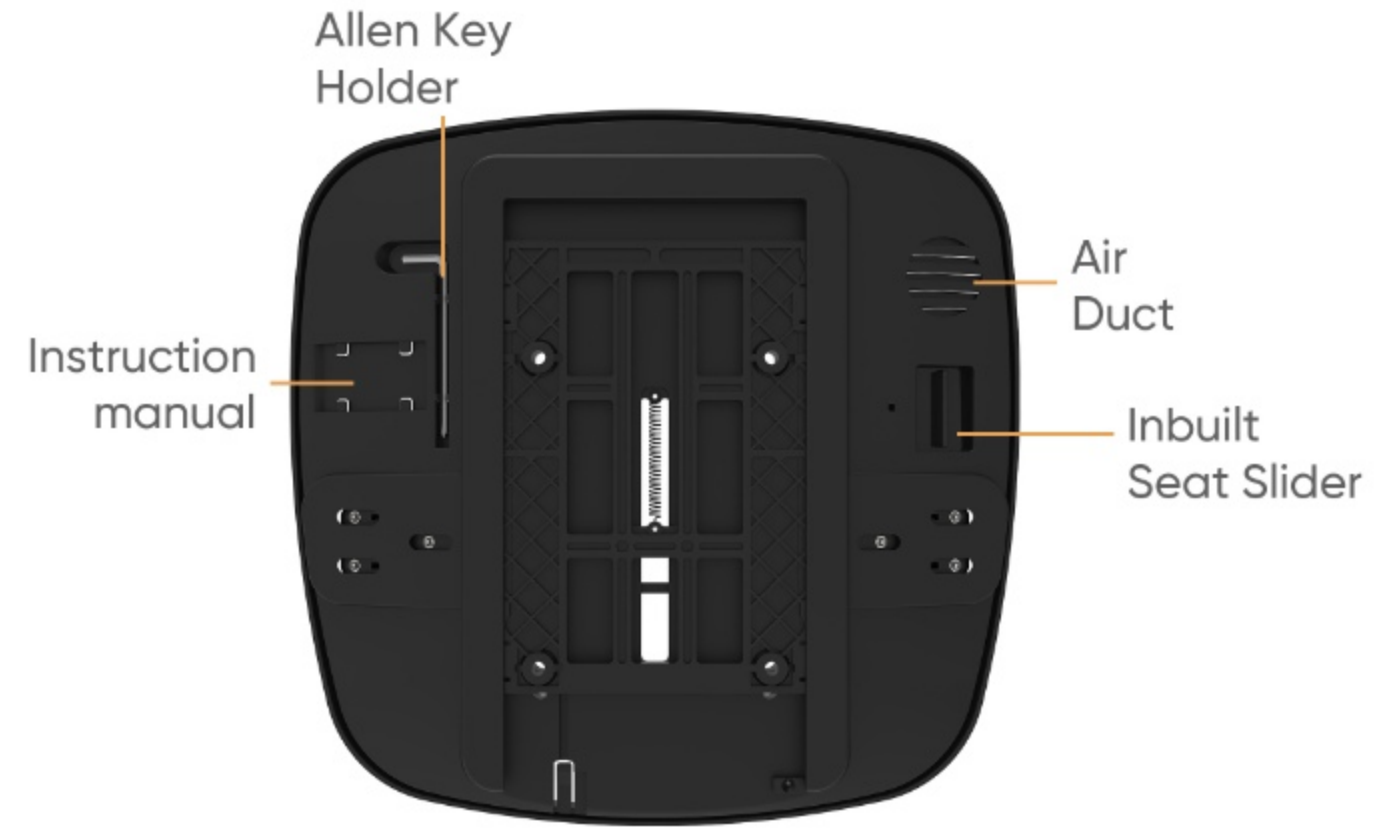

ACE

Series

ACE

MAX

Ace Max Features

- Adjustable Headrest (only in HB)
- Korean Mesh
- 1D PU Adjustable Lumbar
- 4D Adjustable Arm with PU Pad
- Auto Weight Mechanism with Slider
- Samhongsu Class 4 Gas Lift
- Aluminium Base
- 60MM Twin Wheel Castor

Eco-friendly Seat made with
Engineered Plastic

ACE

FLY

Ace Fly Features

- Adjustable Headrest (only in HB)
- Yuva Mesh
- 1D PU Adjustable Lumbar
- 4D Adjustable Arm with PU Pad
- Eco-friendly Seat made with Engineered Plastic
- Auto Weight Mechanism with Slider
- Samhongsu Class 4 Gas Lift
- Crystal Chrome Base
- 60MM Twin Wheel Castor

4D ARMS

ACE

WORKSTATION

Features

A true embodiment of versatility and comfort.

Eco-friendly Seat made with Engineered Plastic

Adjustable Lumbar

2 Dimensional Arms

Auto Weight Sensing Mechanism with Seat Slider

Nylon Base with 60mm Castor